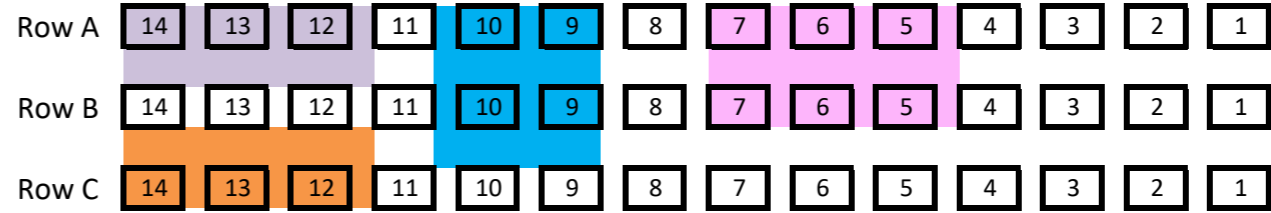

TERRACE SEATING - Bay 4

Row A	14	13	12	11	10	9	8	7	6	5	4	3	2	1
Row B	14	13	12	11	10	9	8	7	6	5	4	3	2	1
Row C	14	13	12	11	10	9	8	7	6	5	4	3	2	1

Spectator Seats 0
Swimmers Seats 39
Total Seats

Stratford Flyers Swimming Club
Nga Tai Tuatea

GALLERY SEATING - Bay 5

STAIRS
 Spectator Seats 0
 Swimmers Seats 90
 Total Seats 90

Masterton 4
 Raumati 8
 Palmerston Nort
 Aquabladz NP 2
 Blenheim 7
 Whakatane 6
 Tasman Swim 5
 Dannevirke Swimming 2
 Wharenui Swim 2

GALLERY SEATING - Bay 6

Spectator Seats 98
 Swimmers Seats 0
 Total Seats 98

Terrace Seating Bays go from Pillar to Pillar, seat spaces are based on
 The equivalent number of seats from pillar to pillar in the Gallery stand

TERRACE SEATING - Bay 5

Spectator Seats 0
 Swimmers Seats 36
 Total Seats

Pirates Swim 29
 Carterton Swim Club 3

TERRACE SEATING - Bay 6

Spectator Seats 0
 Swimmers Seats 32
 Total Seats

Pukekohe Swim 1
 St Pauls Swim 1
 Waimea Swim Club 1
 English Swim School 1