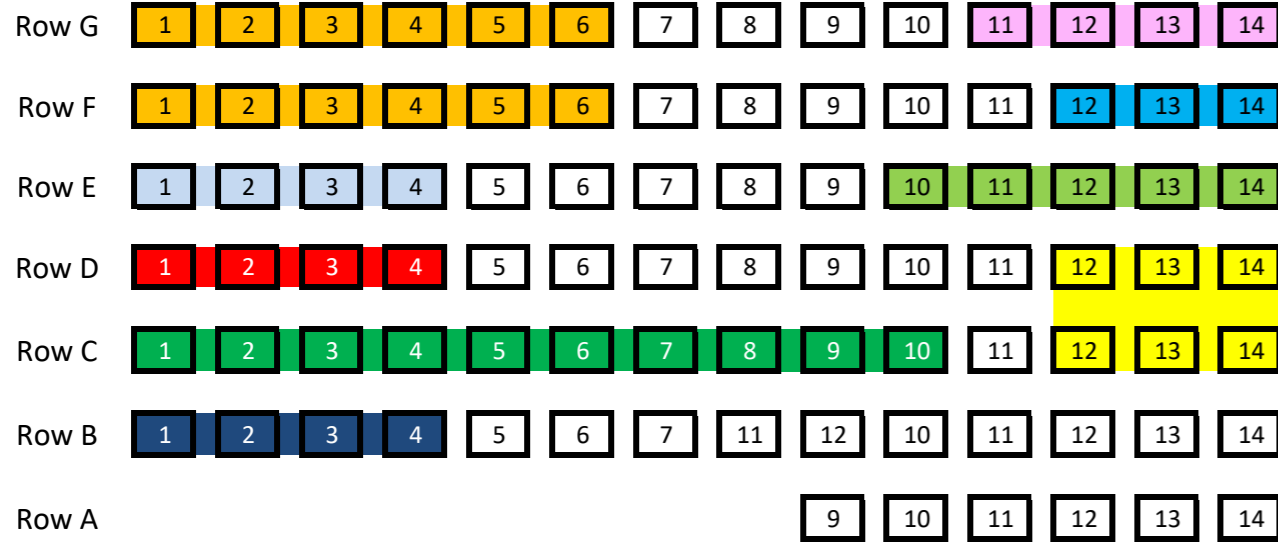

Spectator seats 0
Swimmers Seats 90
Total Seats 90

Waitaha 7
PCA 28
Evolution Aquatics 1
Napier Aquahawks 1

Levin Swim 2
Whanganui Swimming 7
Heretaunga Sundevils 1

Pillar to Pillar, seat spaces are based on
 s from pillar to pillar in the Gallery stand

TERRACE SEATING - Bay 3

Row A	14	13	12	11	10	9	8	7	6	5	4	3	2	1
Row B	14	13	12	11	10	9	8	7	6	5	4	3	2	1
Row C	14	13	12	11	10	9	8	7	6	5	4	3	2	1

Spectator Seats 0
Swimmers Seats 40
Total Seats

Ice Breaker Aquatics 16
Capital Swim Club 14
Nelson South Swim

TERRACE SEATING - Bay 4

Row A	14	13	12	11	10	9	8	7	6	5	4	3	2	1
Row B	14	13	12	11	10	9	8	7	6	5	4	3	2	1
Row C	14	13	12	11	10	9	8	7	6	5	4	3	2	1

Spectator Seats 0
Swimmers Seats 39
Total Seats

Stratford Flyers Swimming Club
Nga Tai Tuatea

GALLERY SEATING - Bay 5

STAIRS
 Spectator Seats 0
 Swimmers Seats 90
 Total Seats 90

Masterton 4
 Raumati 8
 Palmerston Nort
 Aquabladz NP 2
 Blenheim 7
 Whakatane 6
 Tasman Swim 5
 Dannevirke Swimming 2
 Wharenui Swim 2