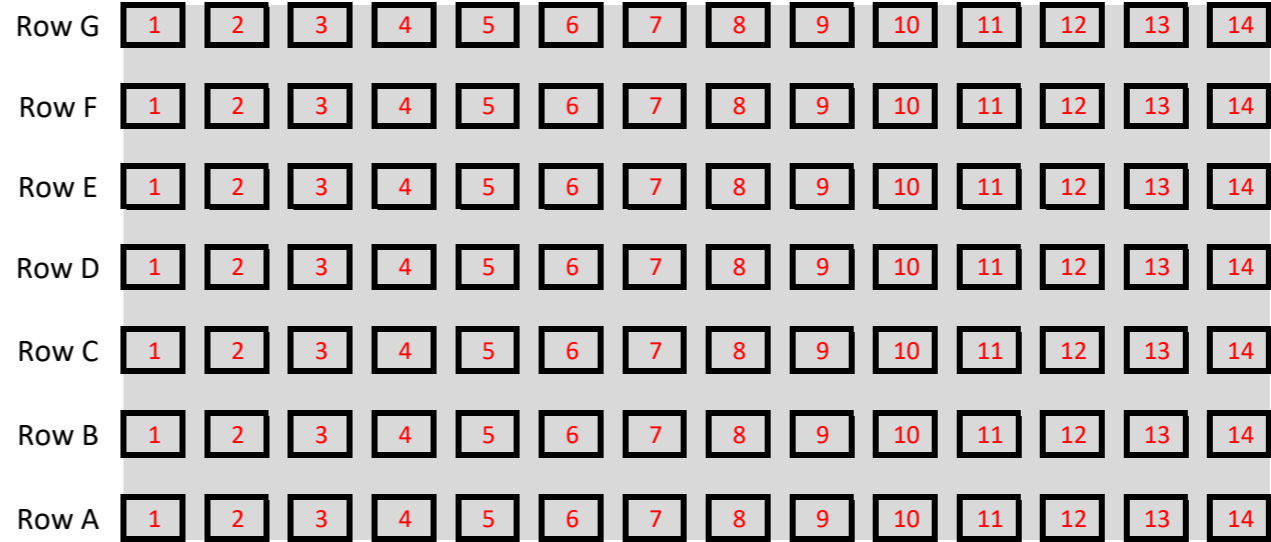

TERRACE SEATING - Bay 3

Row A	14	13	12	11	10	9	8	7	6	5	4	3	2	1
Row B	14	13	12	11	10	9	8	7	6	5	4	3	2	1
Row C	14	13	12	11	10	9	8	7	6	5	4	3	2	1

Spectator Seats 0
Swimmers Seats 40
Total Seats

Ice Breaker Aquatics 16
Capital Swim Club 14
Nelson South Swim

TERRACE SEATING - Bay 4

Row A	14	13	12	11	10	9	8	7	6	5	4	3	2	1
Row B	14	13	12	11	10	9	8	7	6	5	4	3	2	1
Row C	14	13	12	11	10	9	8	7	6	5	4	3	2	1

Spectator Seats 0
Swimmers Seats 39
Total Seats

Stratford Flyers Swimming Club
Nga Tai Tuatea

GALLERY SEATING - Bay 5

STAIRS
 Spectator Seats 0
 Swimmers Seats 90
 Total Seats 90

Masterton 4
 Raumati 8
 Palmerston Nort
 Aquabladz NP 2
 Blenheim 7
 Whakatane 6
 Tasman Swim 5
 Dannevirke Swimming 2
 Wharenui Swim 2

GALLERY SEATING - Bay 6

Spectator Seats 98
 Swimmers Seats 0
 Total Seats 98

Terrace Seating Bays go from Pillar to Pillar, seat spaces are based on
 The equivalent number of seats from pillar to pillar in the Gallery stand