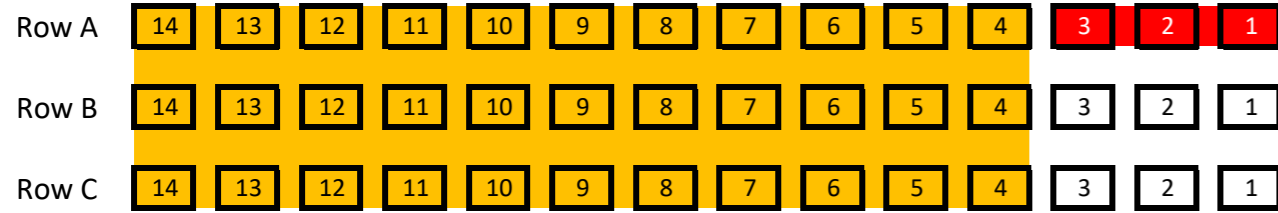

TERRACE SEATING - Bay 5

Spectator Seats 0
Swimmers Seats 36
Total Seats

Pirates Swim 29
Carterton Swim Club 3